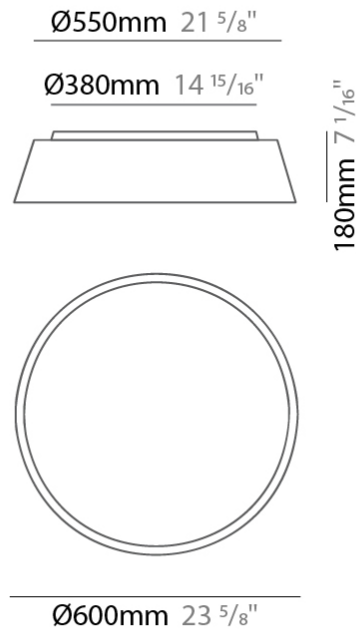

PROJECT
TYPE
SPECIFIER
QUANTITY
DATE

DRUM SURFACE

D112013-

base number   Finish
Options

1. To build a product code in our configurator select the specify button on the base model # product page
2. To build a manual product code on this datasheet choose from the options listed below in blue font and add the suffix to the base model #

GENERAL

Series: Drum
Partner: Ole
Division: Design
Installation: Surface
Product Type: Ceiling Surface
Mounting Location: Ceiling
Light Distribution: Direct

PHYSICAL

Shape: Drum
Diameter (mm): 600
Diameter (in): 23 5/8
Height (mm): 180
Height (in): 7 1/16
Weight (kg): 3
Weight (lbs): 6.6
Diffuser: PMMA - Opal
Fixture Finish: BEI / BLK / BLU / COG / DGN / GRY / MRN / MOC / MUS /
OLV / SIL / STN / TER / WHI
Holder Finish: BLK
Fixture Material: Fabric Cord / Metal
Primary Material: Fabric - Recycled
Upon Request: Other fabric cord colors available upon request (see
downloadable finish chart)

ELECTRICAL

Number of Lamps: 3
Lamp Type: LED Retrofit
Lamp Shape: A19
Bulb Included: Bulb Not Included
Max. Wattage Per Lamp (W): 15
Lamp Base: E26
Input Voltage (V): 120
Upon Request: 277Vac / GU24

LED

OPTICAL

RATINGS AND CERTIFICATIONS

Certified By: Certified for North American Standards
IP rating: IP20