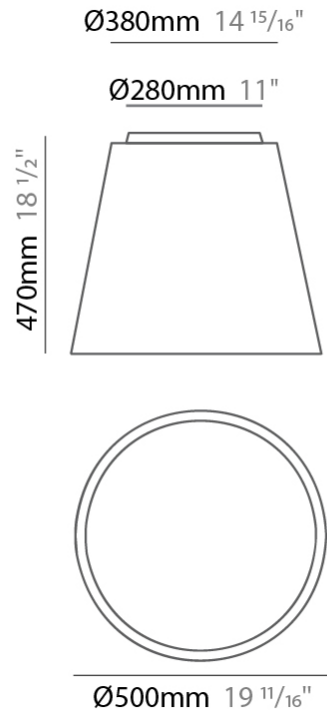

PROJECT
TYPE
SPECIFIER
QUANTITY
DATE

DRUM SURFACE

D112012-

base number Finish
Options

1. To build a product code in our configurator select the specify button on the base model # product page
2. To build a manual product code on this datasheet choose from the options listed below in blue font and add the suffix to the base model #

GENERAL

Series: Drum
Partner: Ole
Division: Design
Installation: Surface
Product Type: Ceiling Surface
Mounting Location: Ceiling
Light Distribution: Direct

PHYSICAL

Shape: Drum
Diameter (mm): 500
Diameter (in): 19 11/16
Height (mm): 470
Height (in): 18 1/2
Weight (kg): 3.3
Weight (lbs): 7.3
Diffuser: PMMA - Opal
Fixture Finish: BEI / BLK / BLU / COG / DGN / GRY / MRN / MOC / MUS / OLV / SIL / STN / TER / WHI
Holder Finish: BLK
Fixture Material: Fabric Cord / Metal
Primary Material: Fabric - Recycled
Upon Request: Other fabric cord colors available upon request (see downloadable finish chart)

ELECTRICAL

Number of Lamps: 3
Lamp Type: LED Retrofit
Lamp Shape: A19
Bulb Included: Bulb Not Included
Max. Wattage Per Lamp (W): 15
Lamp Base: E26
Input Voltage (V): 120
Upon Request: 277Vac / GU24

LED

OPTICAL

RATINGS AND CERTIFICATIONS

Certified By: Certified for North American Standards
IP rating: IP20