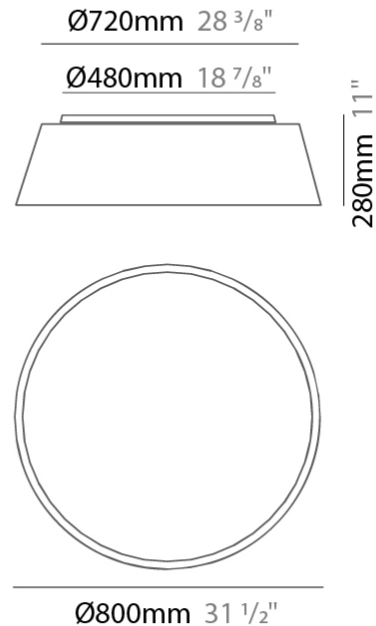

PROJECT
TYPE
SPECIFIER
QUANTITY
DATE

DRUM SURFACE

D112014-

base number   Finish
Options

1. To build a product code in our configurator select the specify button on the base model # product page
2. To build a manual product code on this datasheet choose from the options listed below in blue font and add the suffix to the base model #

GENERAL

Series: Drum
Partner: Ole
Division: Design
Installation: Surface
Product Type: Ceiling Surface
Mounting Location: Ceiling
Light Distribution: Direct

PHYSICAL

Shape: Drum
Diameter (mm): 800
Diameter (in): 31 1/2
Height (mm): 280
Height (in): 11
Weight (kg): 4.4
Weight (lbs): 9.7
Diffuser: PMMA - Opal
Fixture Finish: BEI / BLK / BLU / COG / DGN / GRY / MRN / MOC / MUS /
OLV / SIL / STN / TER / WHI
Holder Finish: Black
Fixture Material: Fabric Cord / Metal
Primary Material: Fabric - Recycled
Upon Request: Other fabric cord colors available upon request (see
downloadable finish chart)

ELECTRICAL

Number of Lamps: 4
Lamp Type: LED Retrofit
Lamp Shape: A19
Bulb Included: Bulb Not Included
Max. Wattage Per Lamp (W): 15
Lamp Base: E26
Input Voltage (V): 120
Upon Request: 277Vac / GU24

LED

OPTICAL

RATINGS AND CERTIFICATIONS

Certified By: Certified for North American Standards
IP rating: IP20